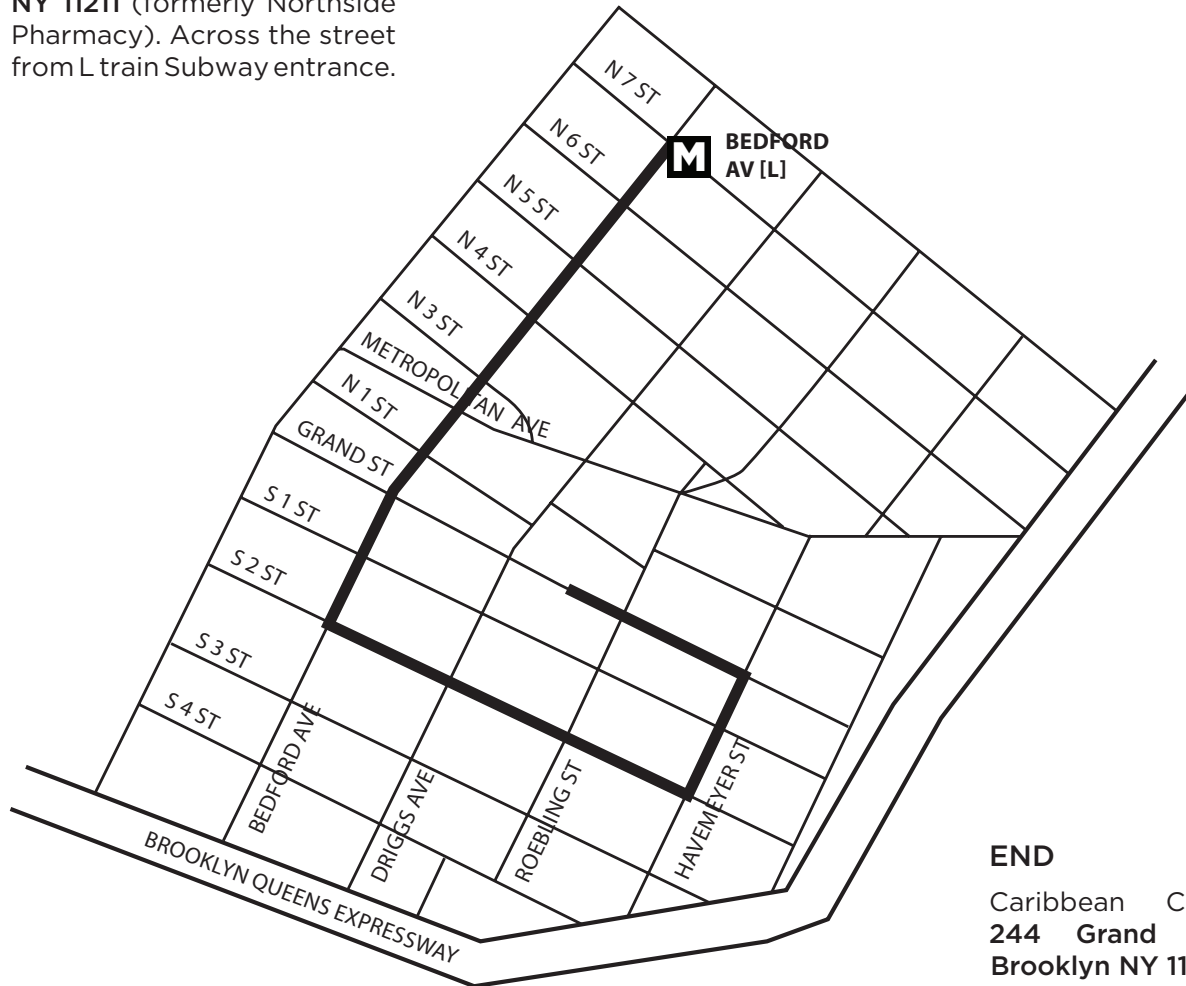

START

In front of the Dunkin Donuts at **182 Bedford Av, Brooklyn NY 11211** (formerly Northside Pharmacy). Across the street from L train Subway entrance.

END

Caribbean Club
244 Grand St,
Brooklyn NY 11211